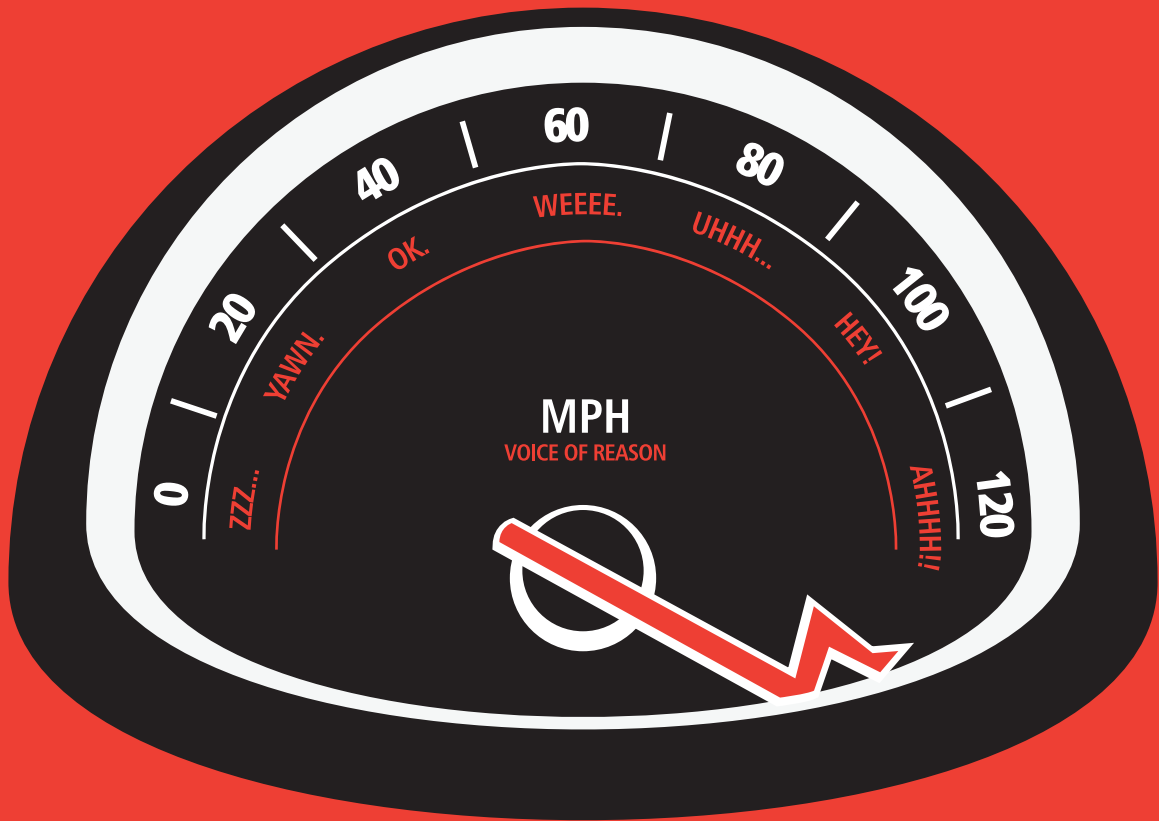

THINKING ABOUT *SPEEDING?*

***FOR EVERY 10 MPH YOU DRIVE OVER 50 MPH,  
YOU DOUBLE YOUR CHANCES  
OF DEATH OR SERIOUS INJURY.***

**DRIVESAFEDRIVESMART.MISSOURI.EDU**

**DRIVE SAFE  
DRIVE SMART**